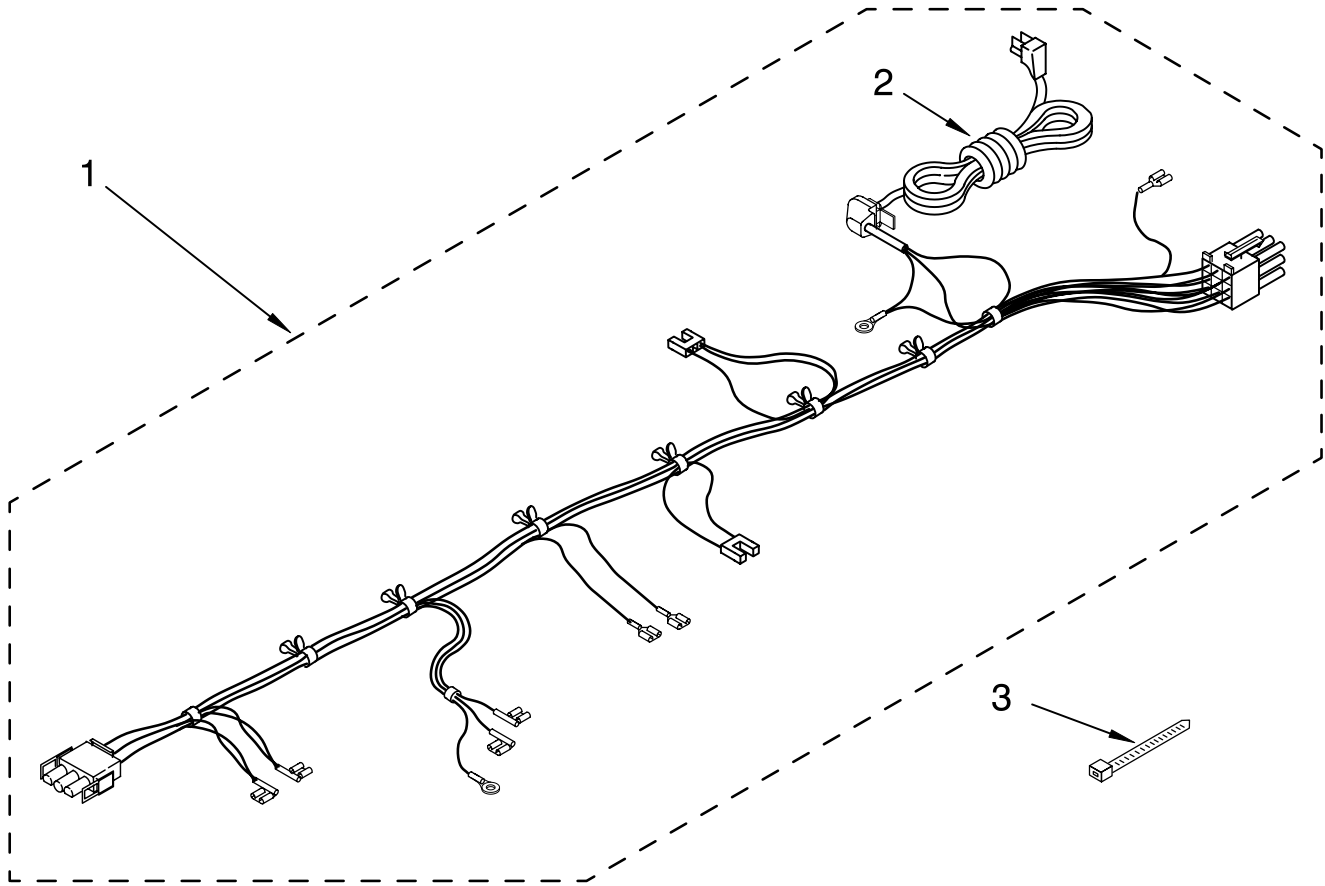

FOR ORDERING INFORMATION REFER TO PARTS PRICE LIST

TRANSMISSION, MOTOR AND PUMP PARTS

For Model: LCR7244HQ1

(White)

Illus. No.	Part No.	DESCRIPTION
1	3428430	Screw
2	3934662	Hex Nut (2)
3	3967287	Shield, Motor Splash
4	3428323	Brake Band
5	3428342	Spring, Brake
6	3429750	Washer
7	3428359	Pulley, Splutch
8	3428378	Cam, Splutch
9	3934678	Snap Ring
10	3934212	Spring, Splutch
11	3428380	Slider, Splutch
12	3428379	Cam Ring, Splutch
13	3966774	Solenoid
14	3934735	Hub, Drive
15	3430205	Plate, Bottom
16	3428429	Saddle Block
17	3428179	Gasket, Hub
18	3934700	Drive Belt
19	3934714	Screw
20	3934201	Motor, Main Drive (Includes Item 6)
21	3935999	Shield, Pulley
22	3967956	Pump (Complete)
23	3428286	Seal
25	3967955	Screw
26	3934663	Bolt, Motor Mounting (2)
27	3934183	Pin, Brake Band
31	3429705	Protector, Edge
34	3967288	Shield, Solenoid
35	3429563	Tie, Wire
37	3429416	Lock, Solenoid
38	3430197	Shield, Motor Connector
39	3967815	Shield, Pump
40	3966743	Transmission Kit

FOR ORDERING INFORMATION REFER TO PARTS PRICE LIST

SUSPENSION PARTS

For Model: LCR7244HQ1

(White)

Illus. No.	Part No.	DESCRIPTION
1	3935137	Suspension Rod, Front (2)
2	3935136	Suspension Rod, Rear (2)
3	3967051	Strap, Snubber(4)
4	3968380	Ball, Upper Suspension (4)
5	3429938	Capacitor
6	3428343	Bracket, Capacitor
7	3934040	Screw, Bracket
10	3428033	Screw (4)

FOR ORDERING INFORMATION REFER TO PARTS PRICE LIST

WIRING HARNESS PARTS

For Model: LCR7244HQ1

(White)

Illus. No.	Part No.	DESCRIPTION
1	3968671	Harns/Power Cord (Includes Clip)
2	3966718	Kit,(Power Cord Only)
3	3429563	Tie, Wire